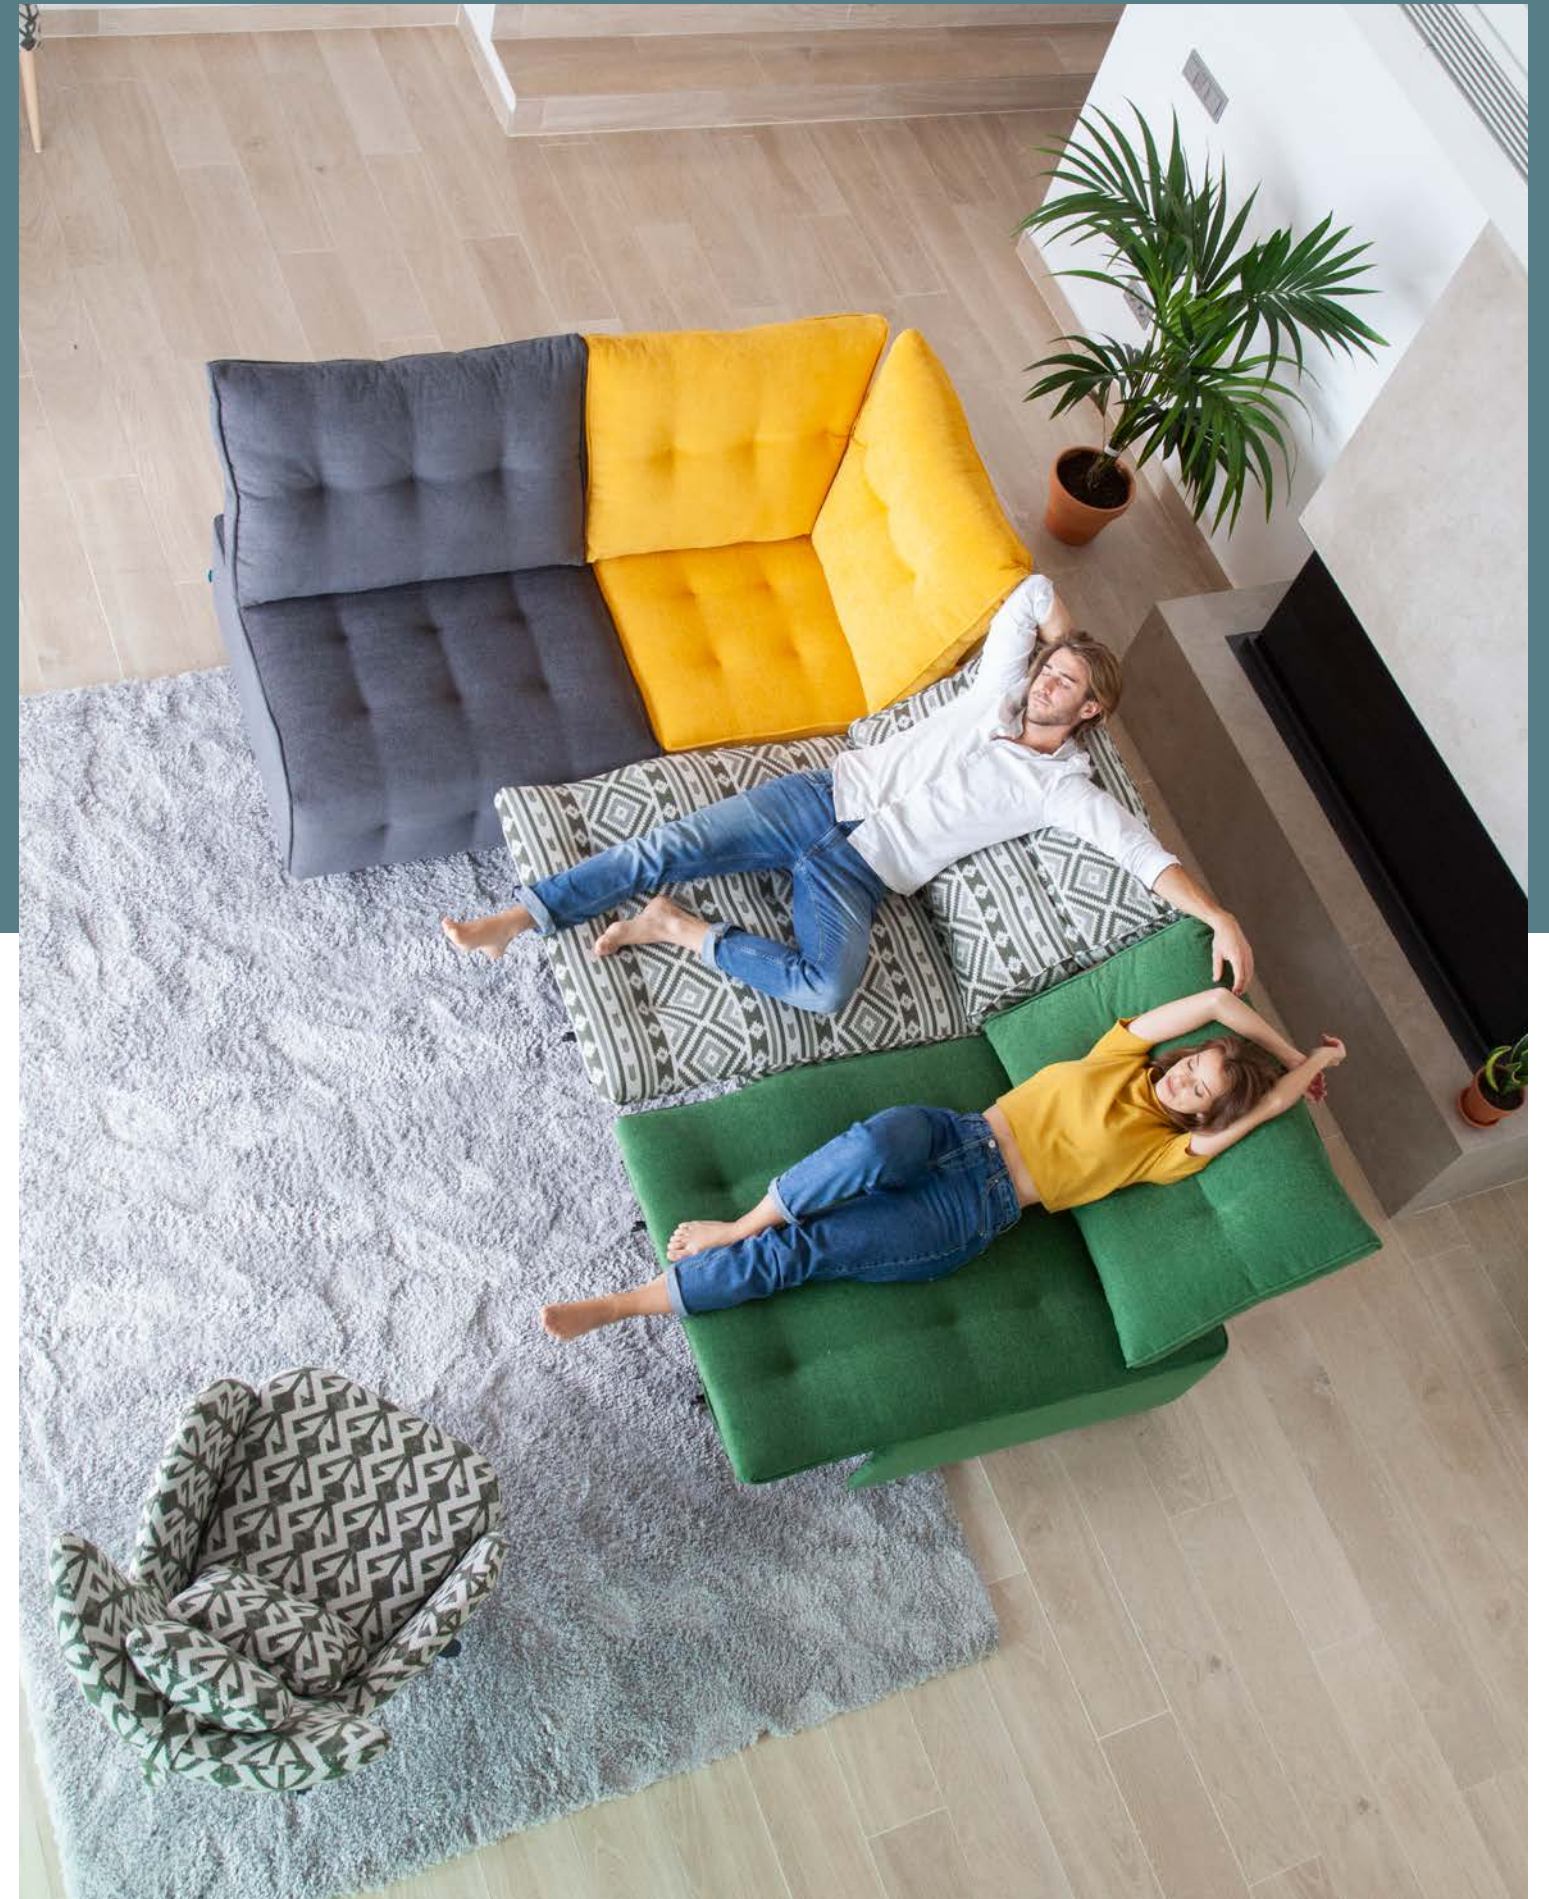

Urban es un moderno diseño originalmente inspirado en el modelo Arienne, pero con un estilo y funcionalidad totalmente distintos. Su altura de asiento y de respaldo, y la ligera oscilación del respaldo (soft-back) le proporcionan un confort increíble. Mención especial para el módulo doble con relax motorizado, KR, que estamos seguros que puede ser el complemento perfecto para tu hogar, ya que es un compacto You&Me, perfecto para compartir tus momentos de relax en pareja.

Urban is a modern design originally inspired by model Arienne, but with a completely different style and functionality. Its seat and back height, along with the slightly flexible backrest (soft-back) make it incredibly comfortable. Special mention for the double motorised relax module, KR; we are sure that it can be the perfect addition to your home, as it is a compact You&Me, perfect for sharing your moments of relax in couple.

Urban est un design moderne inspiré du modèle Arienne mais avec un style et une fonctionnalité totalement différentes. Sa hauteur d'assise et de dossier et sa légère oscillation du dossier (softback) lui proportionne un confort incroyable. Mention d'honneur pour le double module avec relax motorisé, KR, qui nous sommes certains peut-être un complément parfait pour votre maison, c'est en effet un You&Me compacté, parfait pour partager les moments de relax en couple.